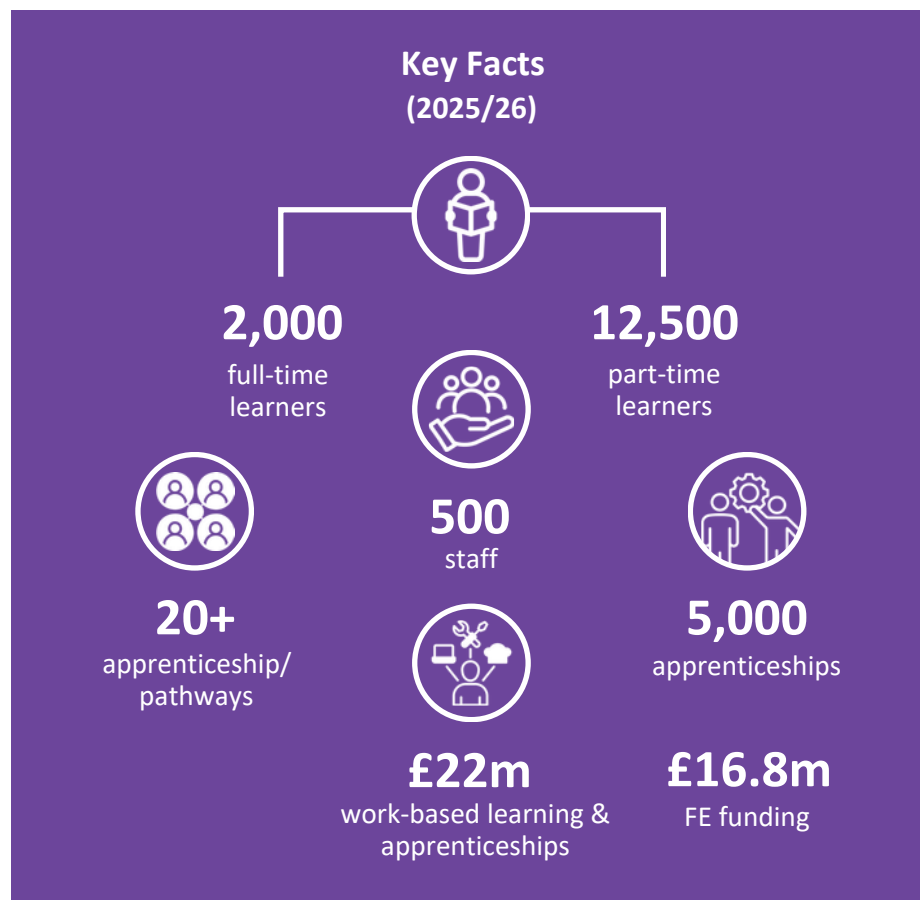

Pembrokeshire College

COLEG Sir Benfro
Pembrokeshire COLLEGE

Senedd constituency: Ceredigion Penfro

- + Major Further Education (FE) provider in West Wales
- + Lead provider of the **B-WBL Consortium** (work-based learning in Wales)
- + Strong focus on apprenticeships and employer-led training